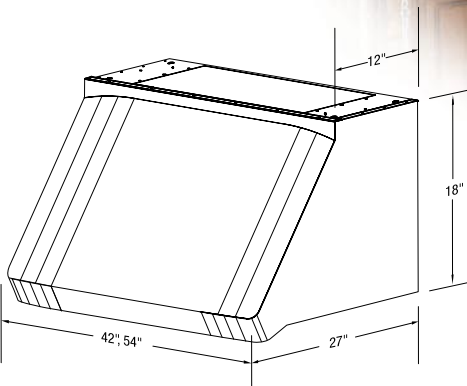

P12D, 1200 CFM Internal Blower. Specially treated to resist corrosion.

For covered patio or lanai areas, now you can truly enjoy your outdoor kitchen with a range hood capable of clearing the air.

Model	Width	Lamps <sup>■</sup>	Blower	CFM	Finishes	Availability
WPD29M	42", 54"	4 or 6	P12D <sup>◆</sup> EXT. <sup>◆</sup>	1200 1 In-line: 1100 2 Exterior: 1200, 1500	316 Brushed Stainless	April 2007