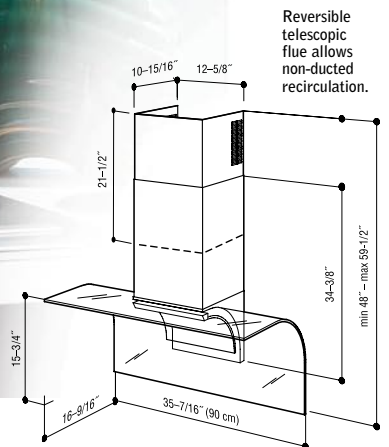

Heat Sentry™ is a smart feature that detects excessive heat and adjusts speed to high automatically

Telescopic flue for 8' to 9' ceilings, ducted/non-ducted applications — custom extensions available

Not recommended for use with gas or electric grills

Two 20-watt halogen lamps provide ample lighting for the work surface.

Four-speed, electronic push-button control with blue LED display.

Reversible telescopic flue allows non-ducted recirculation.

Model	Width	Blower	CFM	Finish
WC23I	35-7/16" (90cm)	INT. ■	410	304 Brushed Stainless, Brushed Copper
WC23E	35-7/16" (90cm)	EXT. ♦	4 In-line 4 Exterior	304 Brushed Stainless, Brushed Copper