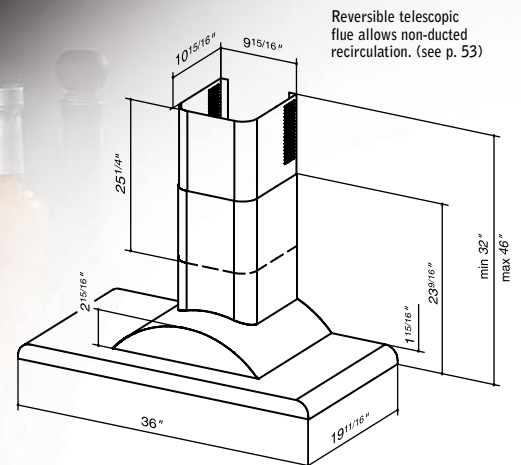

Ducted/non-ducted telescopic flue for 8' to 9' ceilings – Custom extensions available (see p. 50)

Stainless steel/aluminum mesh filters are easy to remove and clean effortlessly in the dishwasher.

For installation guidelines and product details see pages 54 – 58.