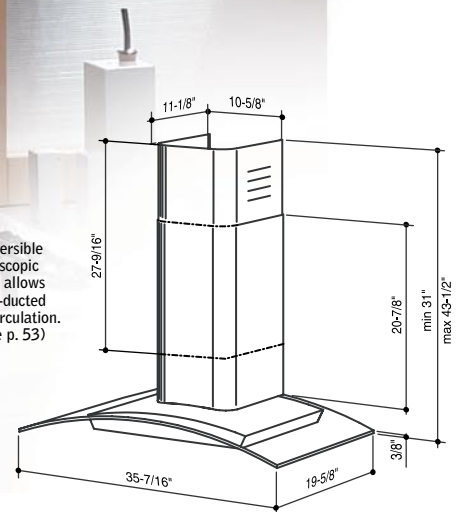

Heat Sentry™ is a smart feature that detects excessive heat and adjusts speed to high automatically

Ducted/non-ducted telescopic flue for 8' to 9' ceilings – Custom extensions available (see p. 50)

Touch controls enable four blower speeds; digital speed display.

Two-level lighting: working and low-level settings.

Reversible telescopic flue allows non-ducted recirculation. (see p. 53)

Model	Width	Blower	CFM	Finish
K7388	35-7/16"	INT. ■	450	430 Brushed Stainless

■ Blower included.