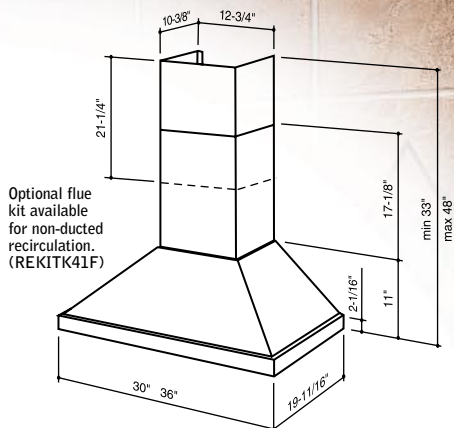

Telescopic flue for 8' to 9' ceilings – Custom extensions available (see p. 50)

Easy access slide controls are hidden from view.

Decorative accent trim is available in chrome, stainless steel, polished brass or brushed copper.

For the kitchen where space poses limits but openness is desired, this range hood is the answer to an endless wish list.

For installation guidelines and product details see pages 54 – 58.

Model	Width	Blower	CFM	Finish
K41	30", 36"	INT. ■	500	304 Brushed Stainless, Black, White, Brushed Copper