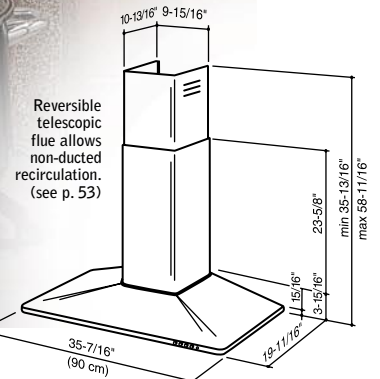

Ducted/non-ducted telescopic flue for 8' to 9' ceilings – Custom extensions available (see p. 50)

Brilliant halogen lighting provides work surface illumination.

Intuitive push-button controls operate speed and lights. Includes indicator for "ON."