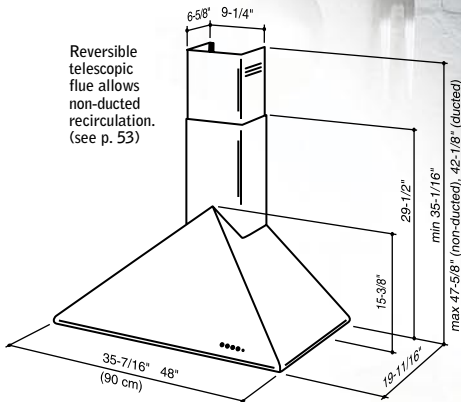

CHIMNEY HOODS

K29

The ageless elegance of the pyramid is strikingly simple and a bold complement to any decorating style.

Seamless design and a bold shape in brushed stainless steel

Quiet, efficient internal blower with HVI certified performance (see p. 52)

Easily accessible stainless steel/aluminum mesh filter is dishwasher safe

Dual halogen lighting system

Conveniently located pushbuttons control speed and light.

Heat Sentry™ is a smart feature that detects excessive heat and adjusts speed to high automatically

Ducted/non-ducted telescopic flue for 8' to 9' ceilings – Custom extensions available (see p. 50)

Model	Width	Blower	CFM	Finish
K29	35-7/16", 48"	INT. ■	500	430 Brushed Stainless

■ Blower included.
430 stainless steel finish is not recommended for installations along saltwater coastal areas.