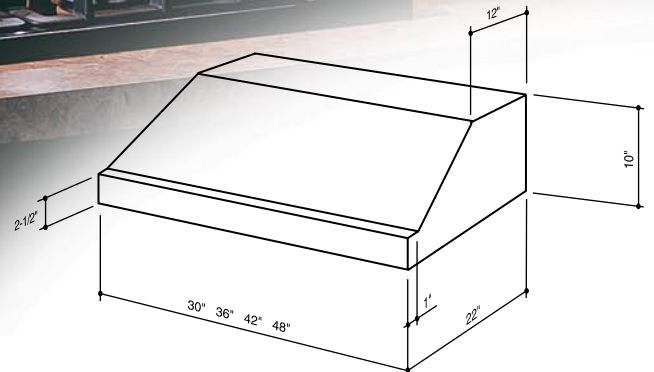

Model	Width	Blower	CFM	Finish
K210A	30"* 42", 48"	INT. ♦ EXT. ♦ (see page 52)	500, 900 4 In-line 4 Exterior	430 Brushed Stainless Black, White

*30" model not available with 900 CFM blower. ♦ Blower purchased separately.
430 stainless steel finish is not recommended for installations along saltwater coastal areas.

For installation guidelines and product details see pages 54 – 58.