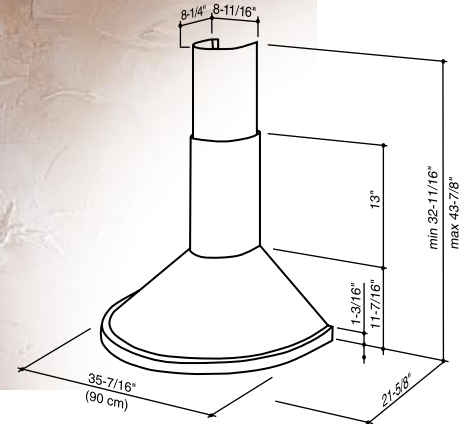

Telescopic flue for 8' to 9' ceilings – Custom extensions available (see p. 50)

Dual halogen lamps flood the work surface with brilliant light.

Easy-access slide controls are hidden from view.

Model	Width	Blower	CFM	Finish
K15	35-7/16"	INT. ■	500	430 Brushed Stainless