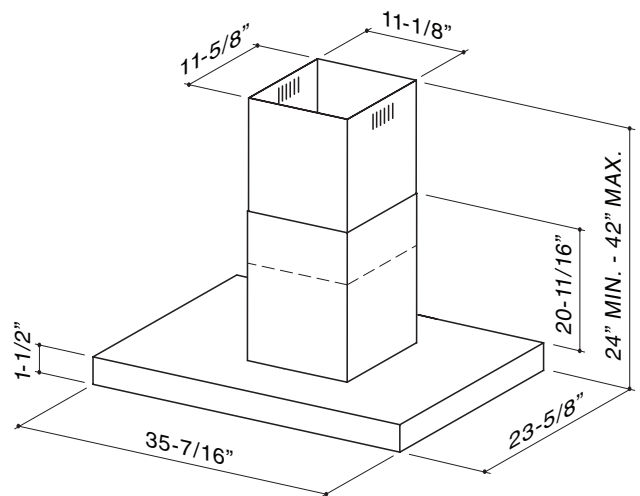

OPTIONS

- Replacement grease filters available
- Replacement non-ducted recirculation filter available (S99527023)
- Flue extension for 10-ft. ceilings (09086)