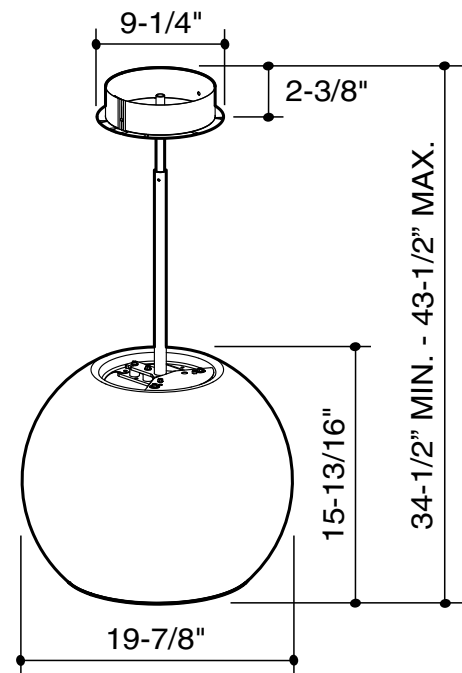

FEATURES

- Italian design
- Ceiling mounted island hood
- Finishes: Black & White
- Width: 50 cm (19-7/8")
- Non-ducted
- Telescopic rod accommodates 8' to 9' ceilings
- Halogen lighting (2 bulbs included, type MR11, 12 volt, 16t watt max. G4 2-pin base)
- 4-speed push-button controls with lighted speed indicator
- Heat Sentry™ - automatically turns blower to high speed when excess cooking heat is detected
- Delay timer control automatically shuts off range hood after 10 minutes
- Filter clean reminder
- For indoor use only

OPTIONS (Not included with hood. Purchase separately.)

- Charcoal filters (Model AFCIM42)
- Optional remote control (Model ACR3)

SPECIFICATIONS

VOLTS	HZ	AMPS
120	60	2.63

Mount range hood so bottom of hood is 23-1/2" minimum above cooking surface.