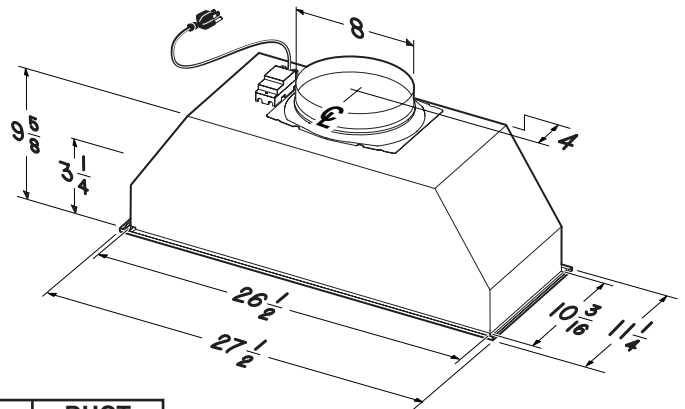

TYPICAL SPECIFICATION

Power Pack shall be Best Model P195ES70SB.
Power Pack shall have a 3-speed fan switch and separate light switch.
Fan must be ducted and use a washable aluminum mesh filter.
Unit shall have a 430 stainless steel finish.
Air delivery to be at least 370 CFM and sound levels not greater than 5.0 Sones.
Unit shall be UL and cUL listed.
Air and sound ratings to be certified by HVI.
Unit shall be ENERGY STAR® certified.