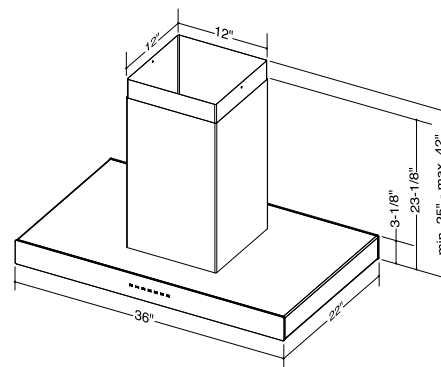

10' Flue Extension	AEICB3SB
Glass Panels	White, Grey, Black, Emerald, Lime, Orange, Purple, Red

Installation Requirements

Amps @ 120V: Internal Blower	3.3
Electrical Connection	Plug In
Duct Size: Internal Blower	8" Round
Duct Direction	Vertical