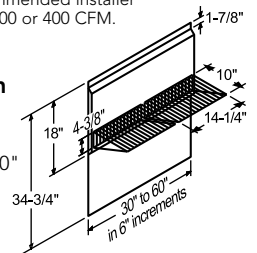

Installation height above the cooking surface: 24"-36"

For more details or HVI rated performance for this model see the product specifications sheet found at [www.BESTRangeHoods.com](http://www.BESTRangeHoods.com)

**AEWP Decorative Soffit Flue**

A soffit flue is available in brushed stainless steel, and attaches to the top of the range hood shell. It is available in all hood widths in 12" height only.

<sup>1</sup>If needed, ask a recommended installer to limit discharge to 300 or 400 CFM.

**RMP Backsplash**

- Height: 33-1/2"
- Width: 30", 36", 42", 48", 54" & 60"
- Finish: Standard Stainless Steel

**Performance is a beautiful thing.**

It can be subtle or bold. It can take months or years to hone.  
Then impress you in an instant.