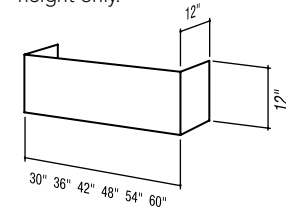

AEWP Decorative Soffit Flue

A soffit flue is available in brushed stainless steel, and attaches to the top of the range hood shell. It is available in all hood widths in 12" height only.