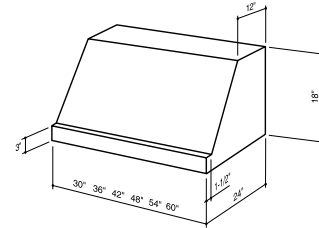

Classic 18" Pro-Style for wall mount applications.

Exclusive iQ Blower System™ with GPS Technology (see page 58) for the quietest, most energy efficient and fastest smoke and odor removal available in a range hood; choice of 13 Internal or

External blower options offered separately.

Bright Halogen lighting floods the cooktop and surrounding area for clear visibility.

Mesh lined Hi-Flow baffle filters provide superior grease capture to ensure a clean, fresh kitchen.

Heat Sentry™ detects excessive heat and adjusts blower to high automatically.

Works with optional Universal Make-Up Air Dampers.

Model Numbers:

WP28M30SB	WP28M42SB	WP28M54SB
WP28M36SB	WP28M48SB	WP28M60SB

Hood Sizes

Widths	30", 36", 42", 48", 54", 60"
Depth	24"

Must purchase blower separately.

Finish

Stocked	Brushed Stainless Steel (Grade 430)
Special Order	Not Available

Features

Lighting Type	Halogen, GU10, MR16, 50-watt
Number of Lamps	2 on 30", 36" | 4 on 42", 48", 54", 60"
Lighting Levels	2
Lighting Lamps Included	Yes
Control Type	Infinite Speed Rotary with Last Setting Memory
Control Features	Heat Sentry™
Remote Control	Not Available
Filter Type	Hi-Flow Baffle Filter
Non-ducted Capability	No

Hood Blower Options (Must choose one blower sold separately)

Internal Modular	iQ6¹	iQ12	P3	P6	P12
Max Blower CFM*	800	1500	300	650	1300
Sones Normal Setting**	0.3	0.6	0.3	2.0	2.25

*MAX Blower CFM indicates the performance of the hood blower in open air.
**Normal setting corresponds to speed 1.

External In-line	ILB3	ILB6	ILB9	ILB11
Max CFM	300	675	900	1500
Sone levels are typically half of comparable CFM internal blowers.				
External Exterior	EB6	EB9	EB12	EB15
Max CFM	665	890	1300	1650
Sone levels are typically half of comparable CFM internal blowers.				

Accessories