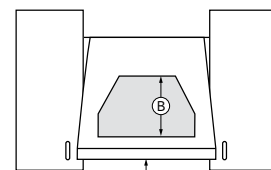

Model CP55IQ

Model CP57E

Model CP57IQ

Only the 46-3/8" width is available in both depths

A. Installation height above the cooking surface 24-30"

B. The distance from bottom of range hood to top of range hood: 11"