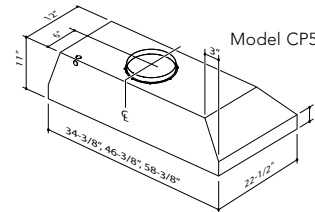

Model CP55IQ

Model CP57E

Model CP57IQ

Only the 46-3/8" width is available in both depths

A. Installation height above the cooking surface 24-30"

B. The distance from bottom of range hood to top of range hood: 11"