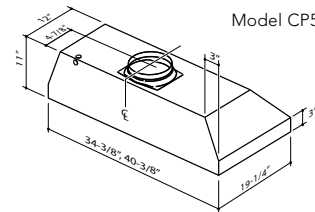

**Blower Options**

Internal	iQ6	iQ12		
Blower CFM	600	1200		
Sones High/Low	<0.3/8.5	<0.3/10.0		
External In-line	ILB3	ILB6	ILB9	ILB11
Max CFM	280	600	800	1100
Sone levels are typically half of comparable CFM internal blowers.				
External Exterior	EB6	EB9	EB12	EB15
Max CFM	600	900	1200	1500
Sone levels are typically half of comparable CFM internal blowers.				

Model CP55IQ

Model CP57E

Model CP57IQ

Only the 46-3/8" width is available in both depths

A. Installation height above the cooking surface 24-30"

B. The distance from bottom of range hood to top of range hood: 11"