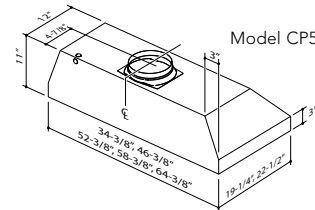

Model CP55IQ

Model CP57E

Model CP57IQ

Only the 46-3/8" width is available in both depths

A. Installation height above the cooking surface 24-30"

B. The distance from bottom of range hood to top of range hood: 11"