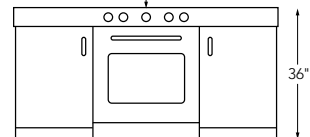

Model CP55IQ

Model CP57E

Model CP57IQ

Only the 46-3/8" width is available in both depths

A. Installation height above the cooking surface 24-30"

B. The distance from bottom of range hood to top of range hood: 11"