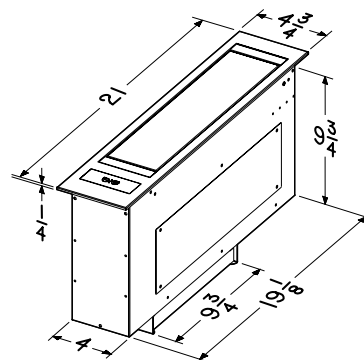

Accessories

Non-duct Kit	ANKD
Non-duct Filter	AFCD
Automatic MUA Damper	MD6TU, MD8TU, MD10TU
Fresh Air Inlets	641FA, 643FA, 610FA
Transition	3-1/4" x 14" to 8" Round, 459

Installation Requirements

Amps @ 120V: Internal Blower	3.0
Electrical Connection	Plug in
Duct Size	8" Round with transition
Duct Direction	Horizontal; left or right
Backdraft Damper	Not included