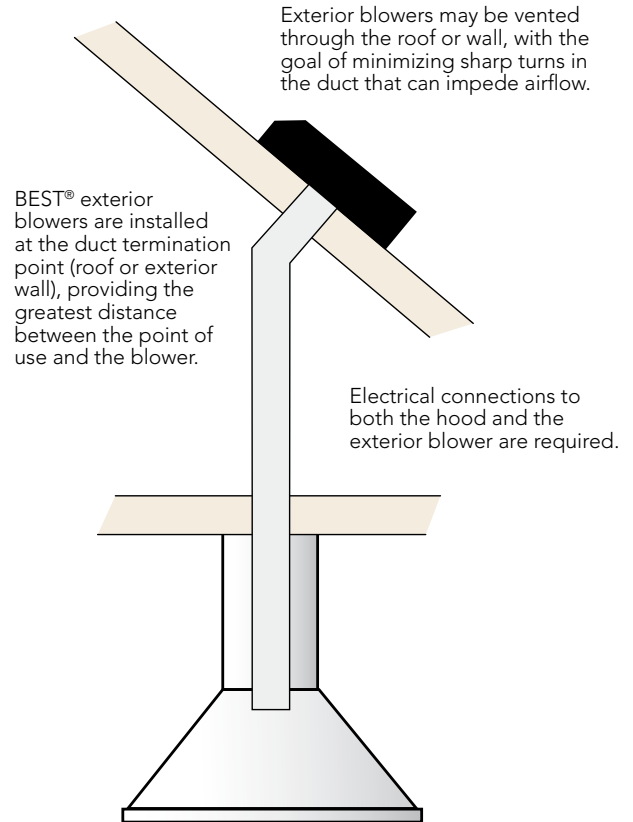

EB6 and EB9

EB12 and EB15

Model	Width "A"	Width "B"
EB12	22"	18"
EB15	25"	21"