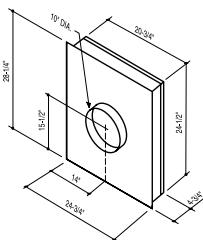

¹ Most "EX" & "E" models require a transition (model 414) from 8" to 10" for use with External Blowers. BEST® blowers are designed and UL Certified for use with BEST® products only.

² In cold climates, a separate In-line damper (model 421) is recommended.

³ All BEST® blower motors are thermal overload protected.

* Exterior Blower duct connection can be attached to the back (horizontal) of the WP28 and WP29.

EB6 and EB9

EB12 and EB15

Model	Width "A"	Width "B"
EB12	22"	18"
EB15	25"	21"