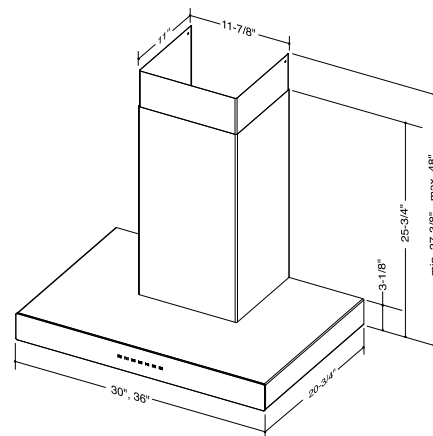

Installation height above the cooking surface: 24"-36"

Telescopic flue for 8'-9' ceiling is standard. Optional flue extension for 10' ceiling

For more details or HVI rated performance for this model see the product specifications sheet found at www.BESTRangeHoods.com

If needed, ask a recommended installer to limit discharge to 300 CFM.