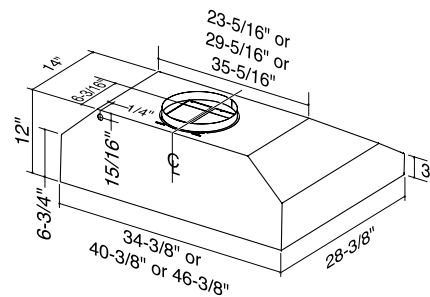

**Installation Requirements**

Amps @ 120V	7.0
Electrical Connection	Direct Wire
Duct Size: Internal Blower	10"
Duct Direction	Vertical
Backdraft Damper	Not Included

**Accessories**

None

Installation height above the cooking surface: 36"