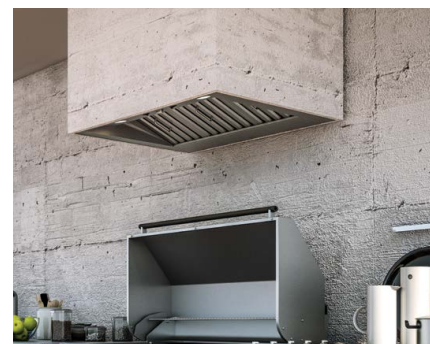

Large 30" deep design to handle the heat and size of outdoor grills for a best-in-class capture.

Variable-speed rotary control designed to resist the effects of heat and moisture.

UL listed for use in damp locations.

Stainless steel baffle filters.

Bright halogen lighting.

Heat Sentry™ detects excessive heat and adjusts to high automatically.

Model Numbers:

CPD9M363SB

CPD9M423SB

CPD9M483SB

Hood Sizes

Widths	36", 42", 48"
Depths	28-3/8"

Finish

Stocked	Corrosion Resistant Stainless Steel (Grade 304)
Special Order	Not Available

Features

Lighting Type	Halogen, MR16, GU10-50W
Number of Lamps	2
Lighting Levels	1
Lighting Lamps Included	Yes
Control Type	Infinite Speed Rotary, Illuminated ON/OFF with Last Memory Setting
Control Features	Heat Sentry™
Remote Control	Not Available
Filter Type	Baffle
Non-ducted Capability	No

Hood Blower Options (Blower sold separately)

Internal Modular	P12NA
Max Blower CFM*	1300
Sones Normal Setting**	2.0

*MAX Blower CFM indicates the performance of the hood blower in open air.
**Normal setting corresponds to speed 1.

Installation Requirements

Amps @ 120V	7.0
Electrical Connection	Direct Wire
Duct Size: Internal Blower	10"
Duct Direction	Vertical
Backdraft Damper	Not Included

Accessories

None

Installation height above the cooking surface: 36"

For more details or HVI rated performance for this model see the product specifications sheet found at www.BESTRangeHoods.com