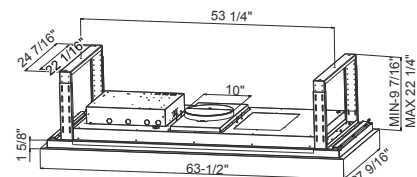

Powered by the exclusive iQ Blower System with GPS Technology for the quietest, most energy efficient and fastest smoke and odor removal available in a range hood

Perimeter aspiration provides superior ventilation, backed up by mesh grease filters

Four-speed electronic light-touch controls are operated with the ACR3 remote control, included

Four 3-watt LED light strips provide bright cooktop lighting

Stainless Steel panels for a designer look

10-minute delay-off and filter clean reminder provide convenient operation

Designed to work with optional Automatic make-up air dampers

Model Numbers:

CC34IQ63SB

CC34IQT63SB

CC34E63SB

Panels provide perimeter aspiration and conceal washable grease filters.

Bright, energy-efficient LED lighting.

Central control button with LED indicator ring.

Included ACR3 remote control lets the busy cook stay in control from anywhere in the kitchen.

Hood Sizes

Width 63"

Depth 27-1/2"

Finish

Stocked Brushed Professional Grade Stainless Steel

Special Order Not Available

Features

Lighting Type LED

Number of Lamps 4 Light strips (9 watts each, 380 lux each, 2800-3200K)

Lighting Levels 3

Lighting Lamps Included Yes

Control Type 4-speed Electronic Light Touch

Control Features Delay-off, Filter Clean Reminder

Remote Control ACR3 Included

Filter Type Mesh Grease Filter with Perimeter Aspiration

Non-ducted Capability Yes

Hood Blower Included (CC34IQ63 and CC34IQT63)

Internal	iQ6	iQ12
Blower CFM	600	1200
Sones Low/High	0.3/8.0	0.6/11.5

Hood Blower Options (CC34E blowers sold separately)

*External In-line:	ILB3	ILB6	ILB9	ILB11
Max CFM	280	600	800	1100
*External Exterior:	EB6	EB9	EB12	EB15
Max CFM	600	900	1200	1500

*Sone levels using External blowers are typically half of comparable CFM Internal blowers.