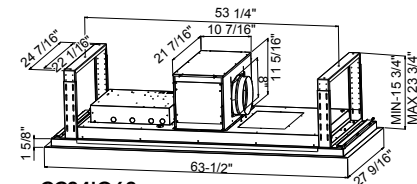

CC34IQ63

Installation height above the cooking surface 48" minimum, 72" maximum recommended.