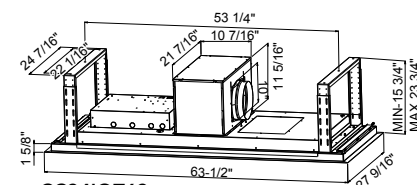

Powered by the exclusive iQ Blower System with GPS Technology for the quietest, most energy efficient and fastest smoke and odor removal available in a range hood

Perimeter aspiration provides superior ventilation, backed up by mesh grease filters

Four-speed electronic light-touch controls are operated with the ACR3 remote control, included

Four 3-watt LED light strips provide bright cooktop lighting

Stainless Steel panels for a designer look

10-minute delay-off and filter clean reminder provide convenient operation

Designed to work with optional Automatic make-up air dampers

Model Numbers:

CC34IQ63SB

CC34IQT63SB

CC34E63SB

Panels provide perimeter aspiration and conceal washable grease filters.

Bright, energy-efficient LED lighting.

Central control button with LED indicator ring.

Included ACR3 remote control lets the busy cook stay in control from anywhere in the kitchen.

Hood Sizes

Width 63"

Depth 27-1/2"

Finish

Stocked Brushed Professional Grade Stainless Steel

Special Order Not Available

Features

Lighting Type LED

Number of Lamps 4 Light strips (9 watts each, 380 lux each, 2800-3200K)

Lighting Levels 3

Lighting Lamps Included Yes

Control Type 4-speed Electronic Light Touch

Control Features Delay-off, Filter Clean Reminder

Remote Control ACR3 Included

Filter Type Mesh Grease Filter with Perimeter Aspiration

Non-ducted Capability Yes

Hood Blower Included (CC34IQ63 and CC34IQT63)

Internal	iQ6	iQ12
Blower CFM	600	1200
Sones Low/High	0.3/8.0	0.6/11.5

Hood Blower Options (CC34E blowers sold separately)

*External In-line:	ILB3	ILB6	ILB9	ILB11
Max CFM	280	600	800	1100
*External Exterior:	EB6	EB9	EB12	EB15
Max CFM	600	900	1200	1500

*Sone levels using External blowers are typically half of comparable CFM Internal blowers.