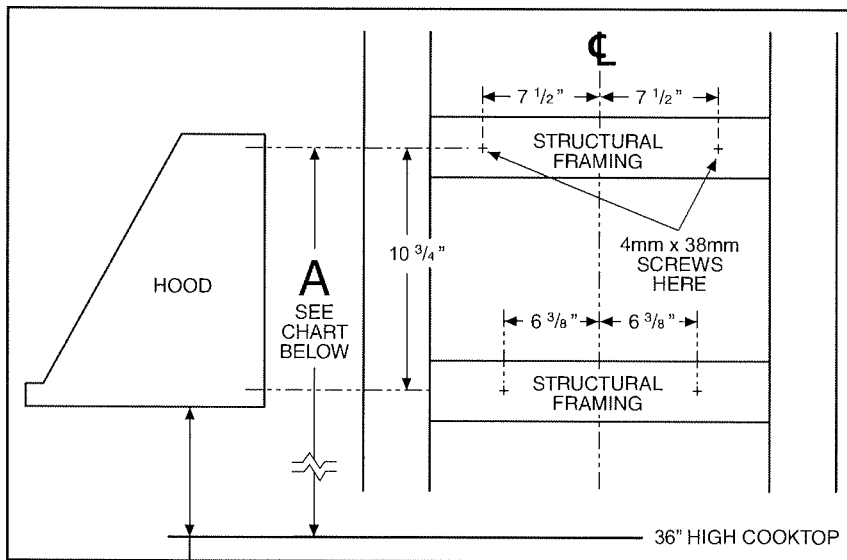

BEST Hartford, Wisconsin www.BestRangeHoods.com 800-558-1711

REFERENCE	QTY.	REMARKS	Project
			Location
			Architect
			Engineer
			Contractor
			Submitted by Date

WTT32I48SB WIRING

WTT32I48SB MOUNTING

Desired Hood Distance (Above 36" High Cooktop)

	24"	25"	26"	27"	28"	29"	30"
Ceiling Height	Upper Mounting Screws Location (Distance above 36" High Cooktop) (Dimension "A")						
8 Feet	36-1/8"	37-1/8"	38-1/8"	39-1/8"	40-1/8"	41-1/8"	42-1/8"
9 Feet					40-1/8"	41-1/8"	42-1/8"
9 Feet with AEWTT328SB	36-1/8"	37-1/8"	38-1/8"				
10 Feet with AEWTT328SB	36-1/8"	37-1/8"	38-1/8"	39-1/8"	40-1/8"	41-1/8"	42-1/8"