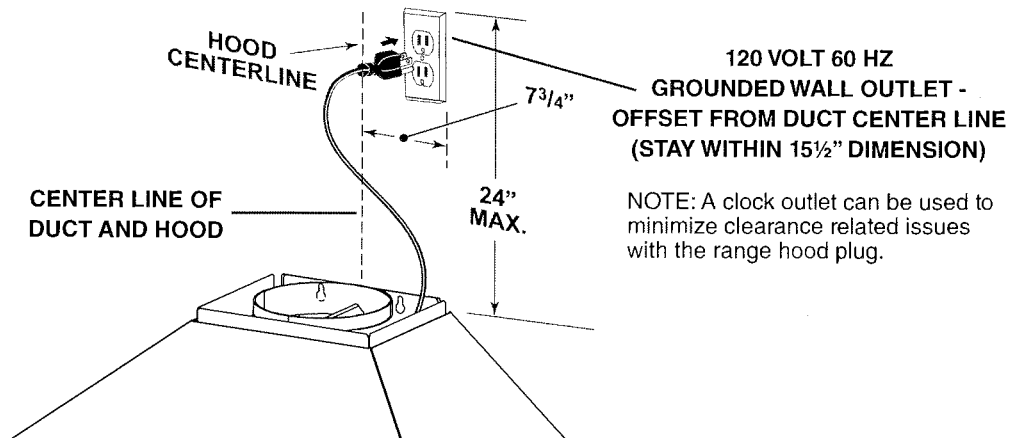

WTT32I48SB WIRING