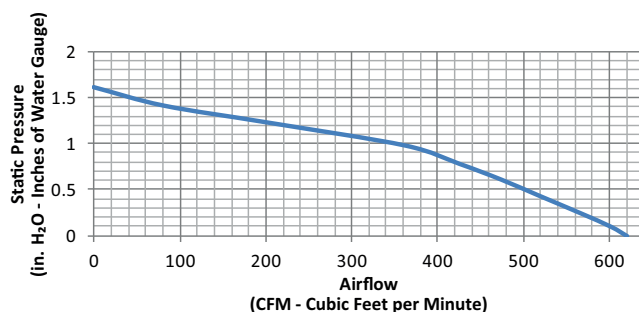

Today's open-living concepts integrate rooms and broad vistas. CIRRUS GRANDE fits in with its linear, discrete, and virtually out of sight design that won't get in the way of any vista.

SIZE	MODEL NO.	GREASE FILTERS (replacement)
63½ in.	CC34IQ63SB	B08087836 (4 required)

PERFORMANCE						
Duct Orientation	Size	Damper	CFM @ 0.1 Ps	CFM @ 0.1 Ps	Sones	Sones
Horizontal - Round	8 in.	Included	(Max. speed) 600 ‡	(Normal Speed) 140	(Max. Speed) 9.0	(Normal Speed) < 0.3

‡ If needed, ask a recommended installer to limit discharge to 300 CFM or 400 CFM.

FEATURES	
Finish	430 Stainless Steel no. 4 Brushed
Mounting type	Ceiling
Blower type	iQ6 with High-Efficiency BLDC motor
Control type	5 Push buttons: • Lights, on/low/medium/high/off • Blower on/increase and blower off/decrease • Delay-off Timer • Filter Clean Indicator reset
Remote Control	ACR3 included
Filter Clean Indicator	Reminds when grease filters should be cleaned
Lighting	3-level LED (4 lamps included, 9 W each)
Grease Filters	Dishwasher-safe, mesh filters

AC INPUT
120 V, 60 Hz - 4.6 AMPS

OPTIONAL ACCESSORIES (sold separately)	
Make-up Air Dampers	MD6T, MD8T, MD10T
Non-Ducted Recirculation Kit	ANKCC3463
Charcoal Filters	AFCCC3463

RECOMMENDED MOUNTING HEIGHT
48-in min. from cooktop to bottom of hood

LIMITED WARRANTY
5-year 2-year (labour only) (See installation manual for full warranty text.)

FOR INDOOR USE ONLY

NOTE: Dimensions shown in inches.

IQ6 BLOWER FEATURES	
Quiet Operation	Best in Class
Smoke / Odor Removal	Up to 30% faster than comparable models
Energy Efficiency	Up to 22 times more than comparable models
Guaranteed Performance System (GPS) technology	Calibrated hood system to every installation - providing 30% more CFM than standard range hoods.*

* Using a duct reducer with this hood may prevent the product from calibrating.

HVI-2100 CERTIFIED RATINGS comply with new testing technologies and procedures prescribed by the Home Ventilating Institute, for off-the-shelf products, as they are available to consumers. Product performance is rated at 0.1 in. static pressure, based on tests conducted in AMCA's state-of-the-art test laboratory. Sones are a measure of humanly-perceived loudness, based on laboratory measurements.