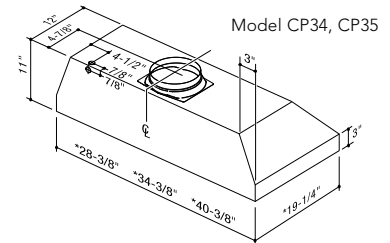

Installation height above the cooking surface: 24"-30"

For more details or HVI rated performance for this model see the product specifications sheet found at www.BESTRangeHoods.com

Allow 1/8" clearance on all measurements