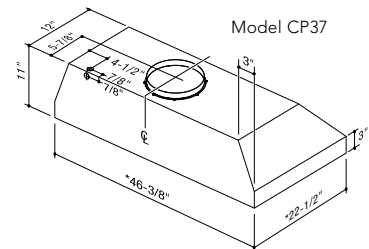

Installation height above the cooking surface: 24"-30"

For more details or HVI rated performance for this model see the product specifications sheet found at www.BESTRangeHoods.com

Allow 1/8" clearance on all measurements