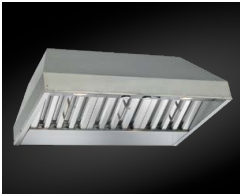

Model Numbers:

- CP34I309SB
- CP34I429SB
- CP35I369SB
- CP37I482SB
- CP34I369SB
- CP35I309SB
- CP35I429SB

The Custom Hood Liner easy install system comes with liner, blower, filtration, controls, lighting and damper.

Rotary controls for two-level lighting and variable blower speeds enable the user to choose operating preferences.

Hood Sizes

Widths	28-3/8", 34-3/8", 40-3/8" on CP34, CP35 46-3/8" on CP37
Depths	19-1/4" on CP34, CP35 22-1/2" on CP37

Finish

Stocked	Brushed Stainless Steel (Grade 430)
Special Order	Not Available

Features

Lighting Type	Halogen, MR16; GU10-50W
Number of Lamps	2
Lighting Levels	2
Lighting Lamps Included	Yes
Control Type	Infinite Speed Rotary with Separate On/Off Control
Control Features	Heat Sentry™
Remote Control	Not Available
Filter Type	Stainless Steel Baffle Filter
Non-ducted Capability	No