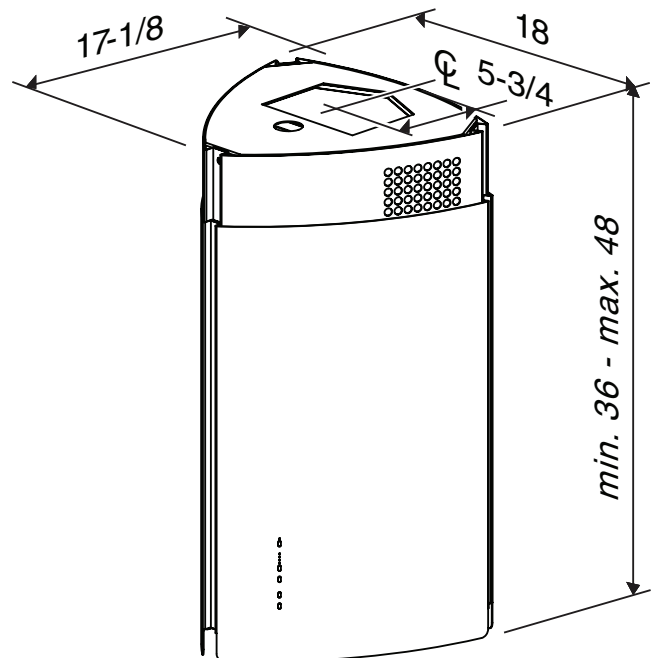

OPTIONS

- Replacement charcoal filters available (Model AFCIM33)

SPECIFICATIONS

VOLTS	HZ	AMPS	CFM		SONES		DUCT
			MAX.	NORM.	MAX.	NORM.	
120	60	2.81	400	200	7.0	3.0	6" Round

HVI-2100 CERTIFIED RATINGS comply with new testing technologies and procedures prescribed by the Home Ventilating Institute, for off-the-shelf products, as they are available to consumers. Product performance is rated at 0.1 in. static pressure, based on tests conducted in a state-of-the-art test laboratory. Sones are a measure of humanly-perceived loudness, based on laboratory measurements.

BEST Hartford, Wisconsin www.BestRangeHoods.com 800-558-1711
BEST Drummondville, QC, Canada www.BestRangeHoods.com 866-737-7770

REFERENCE	QTY.	REMARKS	Project
			Location
			Architect
			Engineer
			Contractor
			Submitted by Date