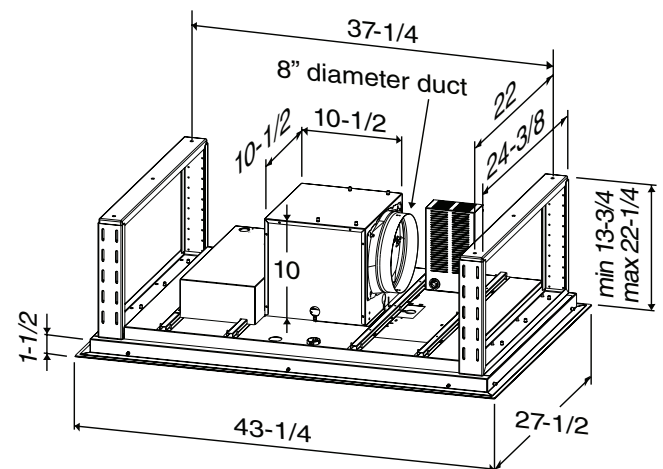

iQ6 - 600 CFM Blower System providing:

- Best in class quiet operation.
- Up to 30% faster smoke and odor removal than comparable models.
- Up to 22x more energy efficient than comparable models.
- Guaranteed Performance System (GPS) technology calibrates the hood system to every installation to provide up to 30% more CFM than standard range hoods.