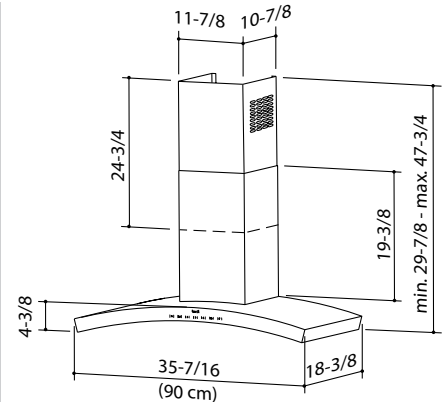

Installation height above the cooking surface: 24"-30"

Telescopic flue for 8'-9' ceiling is standard. Optional flue extensions for 10'-11' ceiling

Reversible telescopic flue allows non-ducted recirculation. (see page 68)

For more details see the product specifications sheet found at www.BESTRangeHoods.com