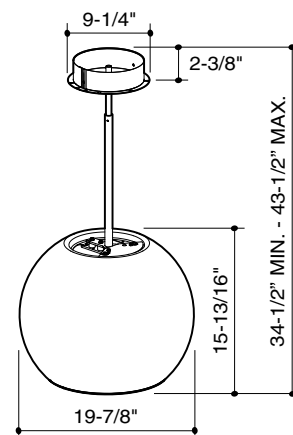

Available in black or white double coat baked-on paint.

Hood Sizes

Width	19-7/8" diameter
Height	15-13/16"
Ceiling Mount Bracket	9-1/4" diameter

Finish

Stocked	Black or White Double Coat Baked on Paint
Special Order	Not Available

Installation Requirements

Amps @ 120V: Internal Blower	2.63
Electrical Connection	Plug In
Duct Size: Internal Blower	Not Applicable
Duct Direction	Non-duct only
Backdraft Damper	Not Applicable

Installation height above the cooking surface: 23-1/2"–30-1/2"