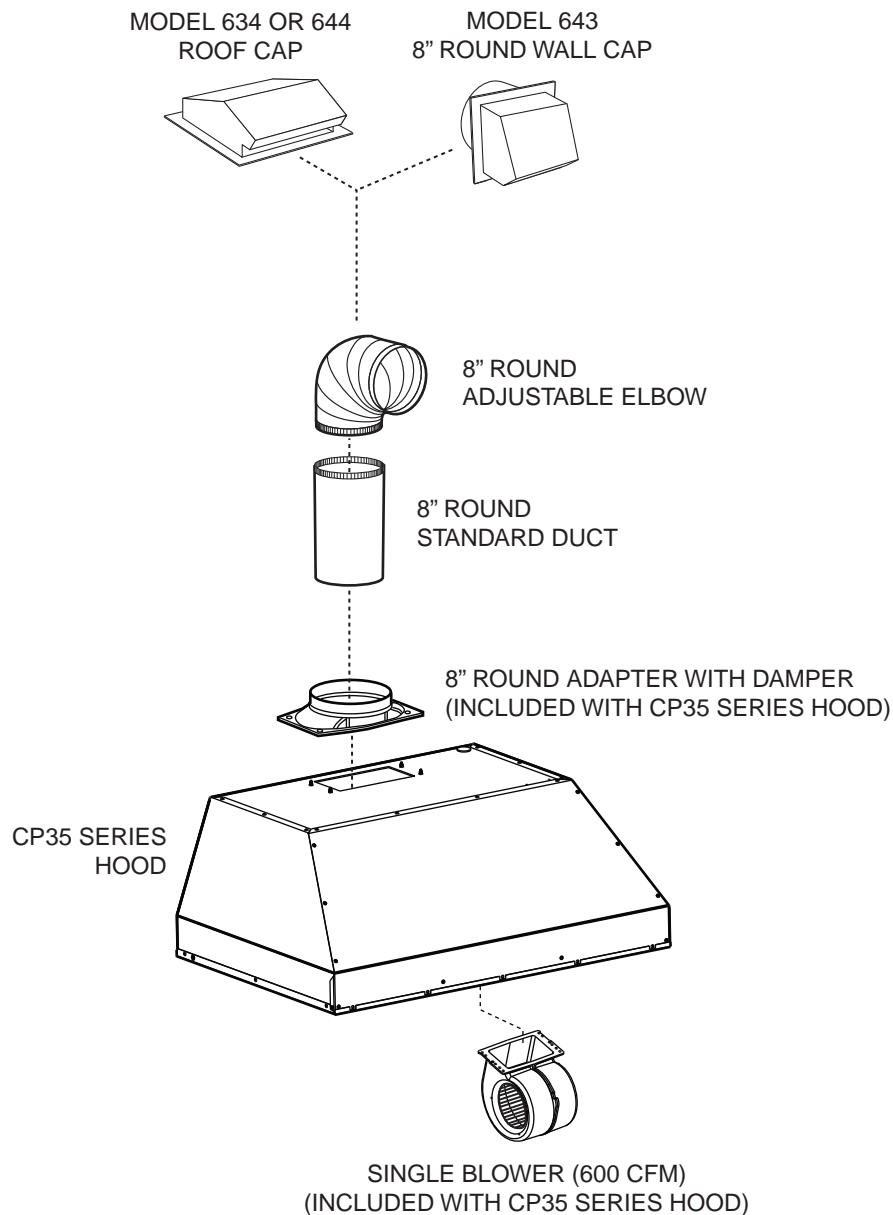

FEATURES

- Cabinet mount - custom applications
- Finish: 430 Stainless Steel #4 Brushed
- Widths: 28-3/8", 34-3/8", 40-3/8"
- Depth: 19-1/4"
- 8" round duct connector with backdraft damper
- Two-setting cooktop lighting (Uses two 50W, GU10 halogen lamps. Bulbs included.)
- Easily accessible, dishwasher safe stainless steel baffle filters with handles
- Infinite speed rotary blower control with on-off rocker switch
- Powerful, centrifugal blower with high-efficiency motor produces 600 CFM
- Quiet, normal speed operation
- Heat Sentry™ - automatically turns blower to high speed when excess cooking heat is detected
- Compatible with the ARP8 CFM reducer kit to reduce CFM to 250-300

BEST Hartford, Wisconsin www.BestRangeHoods.com 800-558-1711

REFERENCE	QTY.	REMARKS	Project	
			Location	Architect
			Engineer	
			Contractor	
			Submitted by	Date

To minimize the gap around the power pack, take actual width and depth measurements of power pack and add 1/16" to get **D** and **E** measurements. Cut the hole in the bottom of the cabinet according to dimensions. See chart and illustration for details.

POWER PACK MODELS	WIDTH	CUTOUT DIMENSIONS	
		D	E
CP34 & CP35	30"	19 ³ / ₈ "	28 ¹ / ₂ "
	36"	19 ³ / ₈ "	34 ¹ / ₂ "
	42"	19 ³ / ₈ "	40 ¹ / ₂ "
CP37	48"	22 ⁵ / ₈ "	46 ¹ / ₂ "

CP35 SERIES HOOD SYSTEM

best[®]