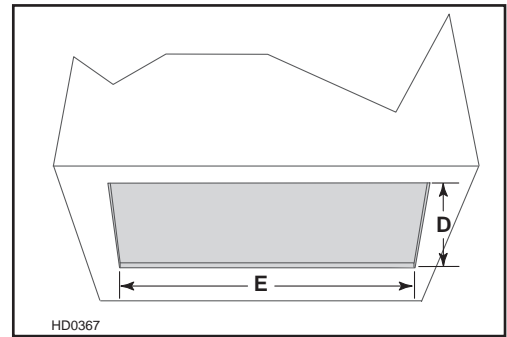

SPECIFICATIONS

VOLTS	AMPS	CFM	SONES	DUCT
120	5.0	600 (high speed) 190 (low speed)	12.0 2.0	8" round

* Add 1/16" for rivet heads.

HVI-2100 CERTIFIED RATINGS comply with new testing technologies and procedures prescribed by the Home Ventilating Institute, for off-the-shelf products, as they are available to consumers. Product performance is rated at 0.1 in. static pressure, based on tests conducted in a state-of-the-art test laboratory. Sones are a measure of humanly-perceived loudness, based on laboratory measurements.

BEST Hartford, Wisconsin www.BestRangeHoods.com 800-558-1711

REFERENCE	QTY.	REMARKS	Project	
			Location	Architect
			Engineer	
			Contractor	
			Submitted by	Date

To minimize the gap around the power pack, take actual width and depth measurements of power pack and add 1/16" to get **D** and **E** measurements. Cut the hole in the bottom of the cabinet according to dimensions. See chart and illustration for details.

POWER PACK MODELS	WIDTH	CUTOUT DIMENSIONS	
		D	E
CP34 & CP35	30"	19 ³ / ₈ "	28 ¹ / ₂ "
	36"	19 ³ / ₈ "	34 ¹ / ₂ "
	42"	19 ³ / ₈ "	40 ¹ / ₂ "
CP37	48"	22 ⁵ / ₈ "	46 ¹ / ₂ "

CP35 SERIES HOOD SYSTEM

best[®]