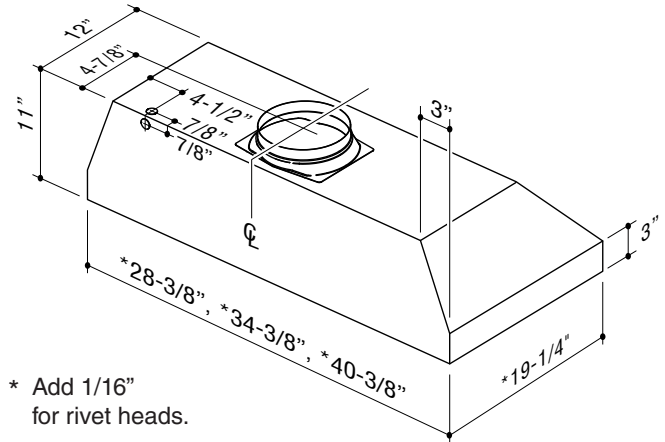

FEATURES

- Cabinet mount - custom applications
- Finish: 430 Stainless Steel #4 Brushed
- Widths: 28-3/8", 34-3/8", 40-3/8"
- Depth: 19-1/4"
- 8" round duct connector with backdraft damper
- Two-setting cooktop lighting (Uses two 50W, GU10 halogen lamps. Bulbs included.)
- Easily accessible, dishwasher safe stainless steel baffle filters with handles
- Infinite speed rotary blower control with on-off rocker switch
- Powerful, centrifugal blower with high-efficiency motor produces 600 CFM
- Quiet, normal speed operation
- Heat Sentry™ - automatically turns blower to high speed when excess cooking heat is detected
- Compatible with the ARP8 CFM reducer kit to reduce CFM to 250-300

SPECIFICATIONS

VOLTS	AMPS	CFM	SONES	DUCT
120	5.0	600 (high speed) 190 (low speed)	12.0 2.0	8" round

* Add 1/16" for rivet heads.

HVI-2100 CERTIFIED RATINGS comply with new testing technologies and procedures prescribed by the Home Ventilating Institute, for off-the-shelf products, as they are available to consumers. Product performance is rated at 0.1 in. static pressure, based on tests conducted in a state-of-the-art test laboratory. Sones are a measure of humanly-perceived loudness, based on laboratory measurements.

BEST Hartford, Wisconsin www.BestRangeHoods.com 800-558-1711

REFERENCE	QTY.	REMARKS	Project	
			Location	Architect
			Engineer	
			Contractor	
			Submitted by	Date

To minimize the gap around the power pack, take actual width and depth measurements of power pack and add 1/16" to get **D** and **E** measurements. Cut the hole in the bottom of the cabinet according to dimensions. See chart and illustration for details.

POWER PACK MODELS	WIDTH	CUTOUT DIMENSIONS	
		D	E
CP34 & CP35	30"	19 ³ / ₈ "	28 ¹ / ₂ "
	36"	19 ³ / ₈ "	34 ¹ / ₂ "
	42"	19 ³ / ₈ "	40 ¹ / ₂ "
CP37	48"	22 ⁵ / ₈ "	46 ¹ / ₂ "

CP35 SERIES HOOD SYSTEM

best[®]