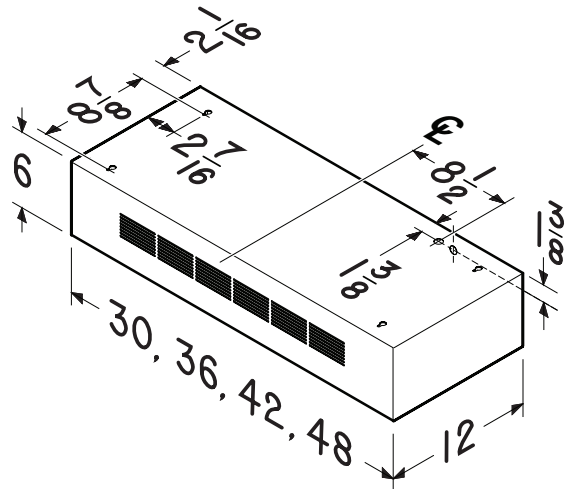

Retail

30" -----AFCUP2730
 36" -----AFCUP2736
 42" -----AFCUP2742
 48" -----AFCUP2748

Service

30" -----V17020
 36" -----V17021
 42" -----V17022
 48" -----V17023

TYPICAL INSTALLATION with UP27 Series Hood

NON-DUCTED FILTER REMOVAL & ASSEMBLY

DIMENSIONS

BEST BY BROAN P.O. BOX 140 HARTFORD, WISCONSIN 53027

REFERENCE	QTY.	REMARKS	Project
			Location
			Architect
			Engineer
			Contractor
			Submitted by
			Date