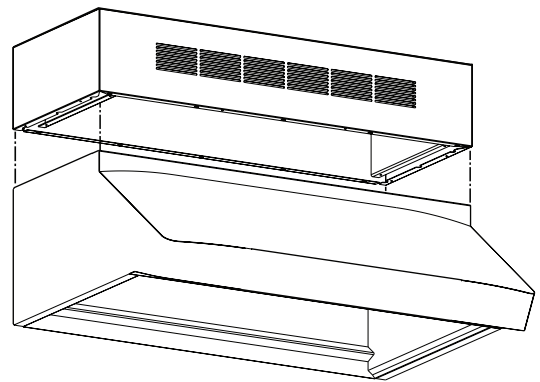

MODEL ANKUP NON-DUCTED RECIRCULATING KIT

FEATURES

- For use with Best by Broan UP27 Series Range Hoods
- Widths - 30" to 48" in 6" increments
- Stainless Steel, Type 304
- Non-ducted filters included
- Replacement non-ducted filters

Retail

30" -----AFCUP2730
 36" -----AFCUP2736
 42" -----AFCUP2742
 48" -----AFCUP2748

Service

30" -----V17020
 36" -----V17021
 42" -----V17022
 48" -----V17023

TYPICAL INSTALLATION with UP27 Series Hood

NON-DUCTED FILTER REMOVAL & ASSEMBLY